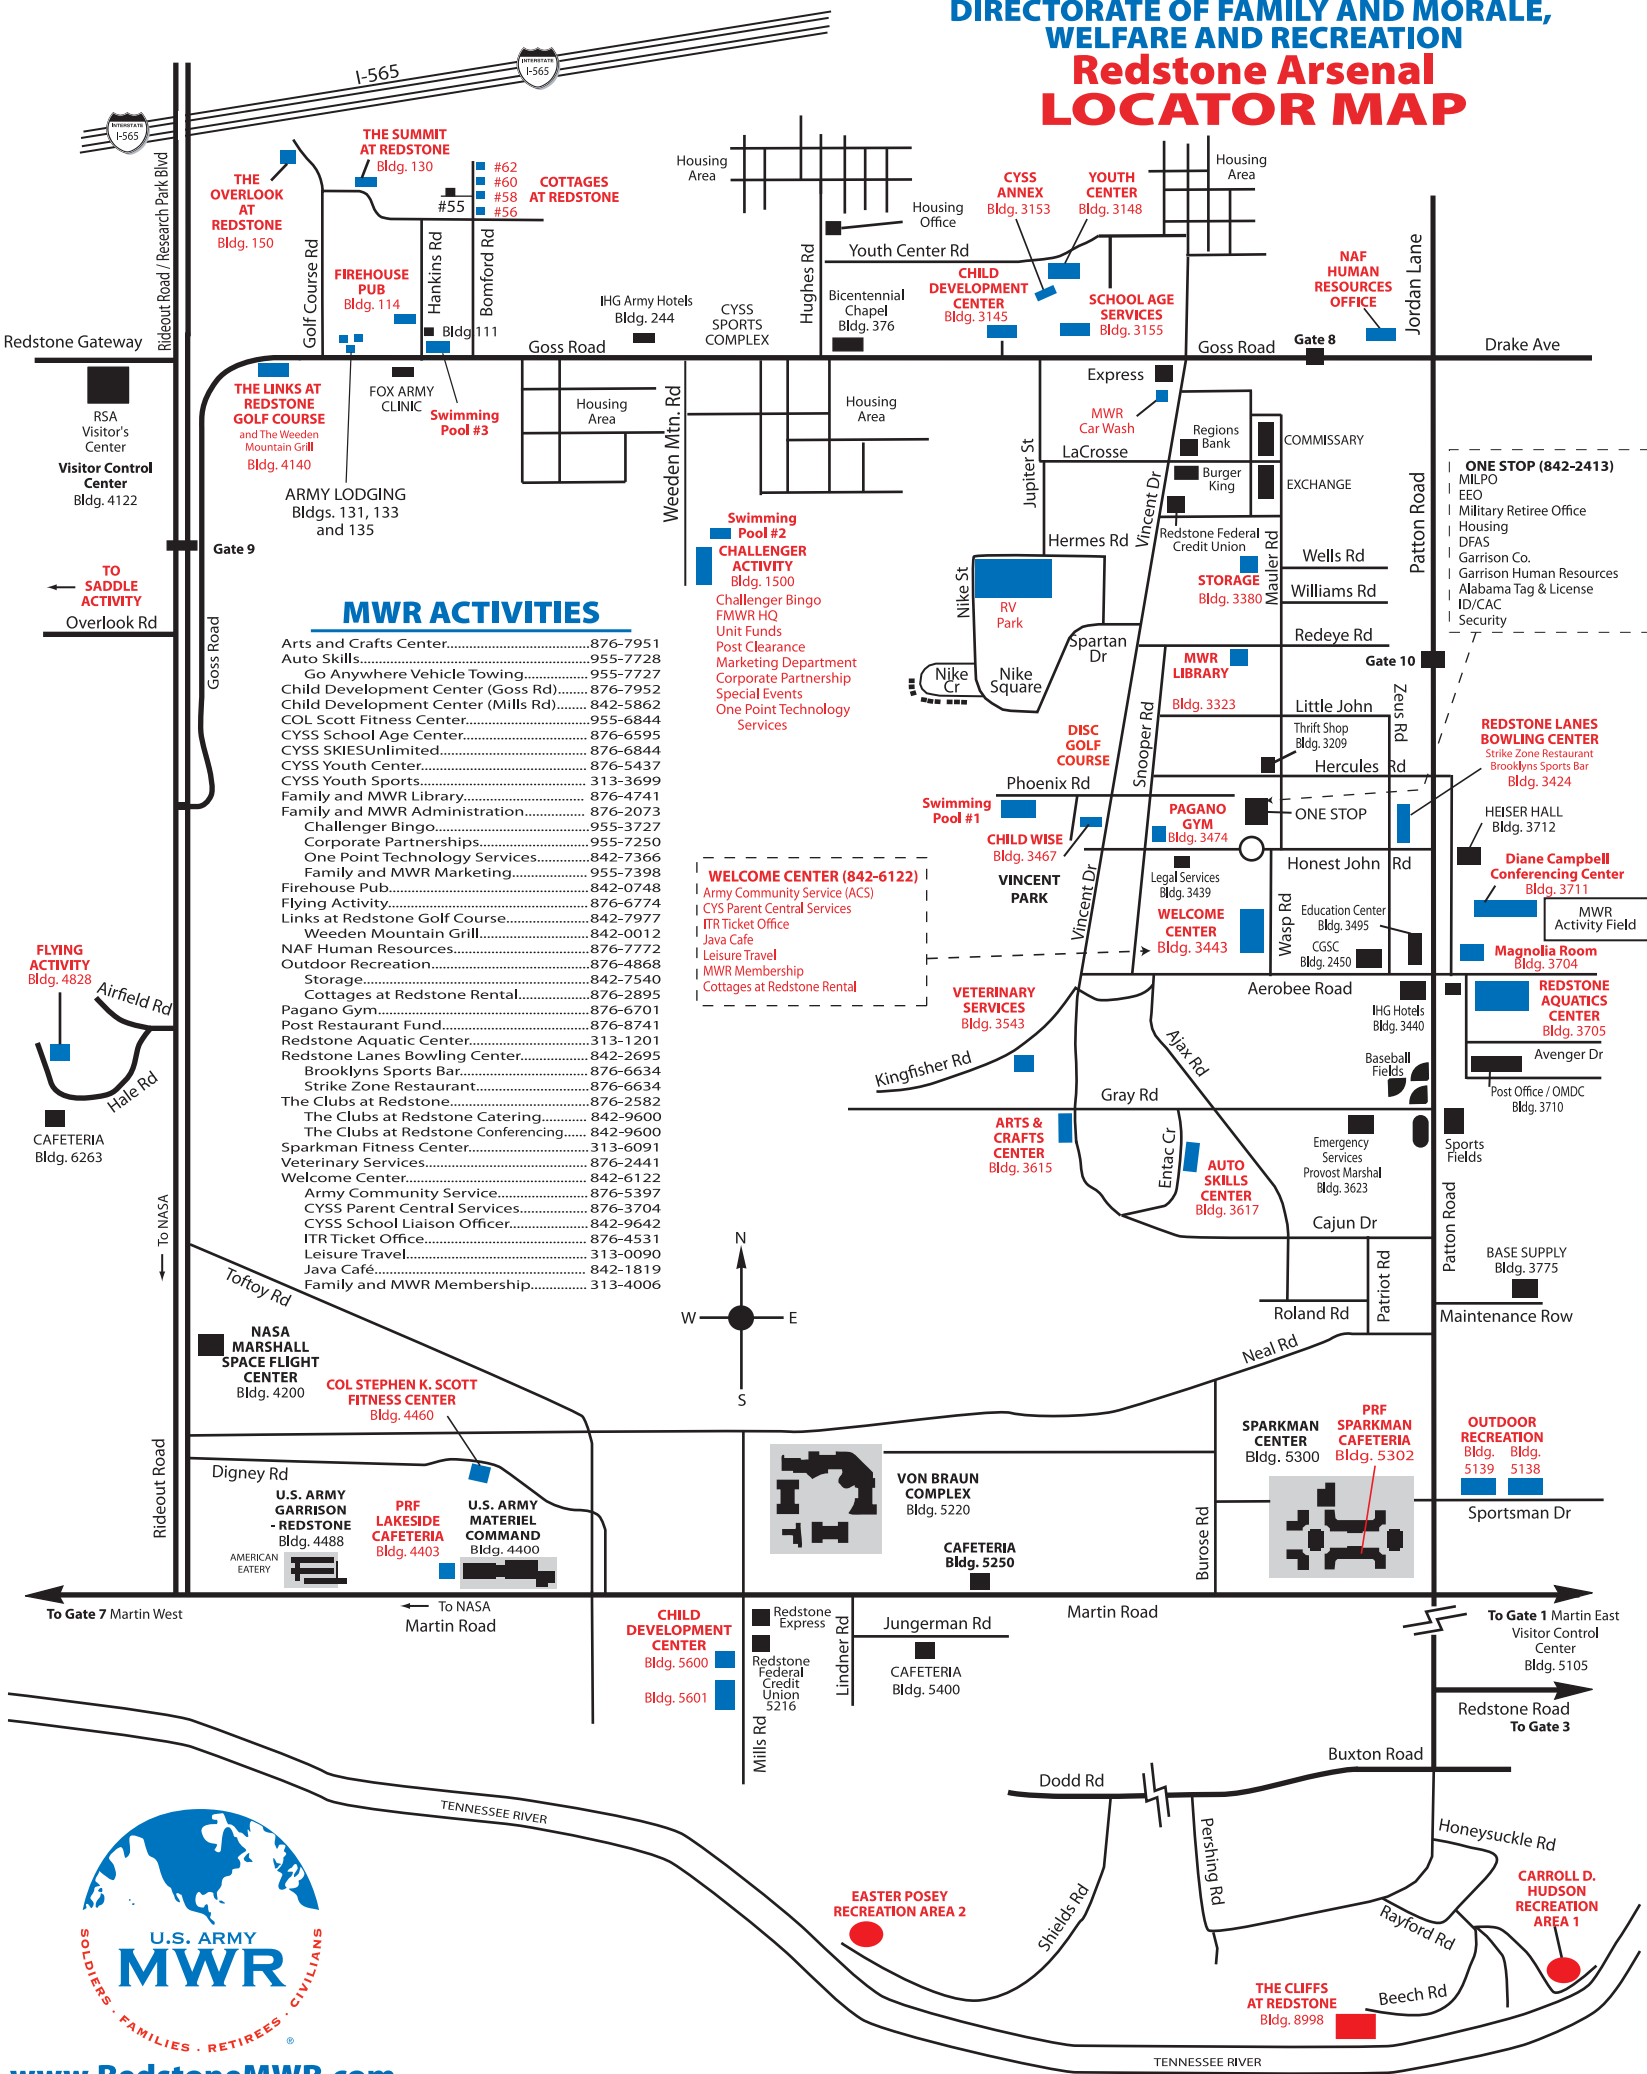

DIRECTORATE OF FAMILY AND MORALE, WELFARE AND RECREATION

Redstone Arsenal LOCATOR MAP

MWR ACTIVITIES

Arts and Crafts Center.....	876-7951
Auto Skills.....	955-7728
Go Anywhere Vehicle Towing.....	955-7727
Child Development Center (Goss Rd).....	876-7952
Child Development Center (Mills Rd).....	842-5862
COL Scott Fitness Center.....	955-6844
CYSS School Age Center.....	876-6595
CYSS SKIESUnlimited.....	876-6844
CYSS Youth Center.....	876-5437
CYSS Youth Sports.....	313-3699
Family and MWR Library.....	876-4741
Family and MWR Administration.....	876-2073
Challenger Bingo.....	955-3727
Corporate Partnerships.....	955-7250
One Point Technology Services.....	842-7366
Family and MWR Marketing.....	955-7398
Firehouse Pub.....	842-0748
Flying Activity.....	876-6774
Links at Redstone Golf Course.....	842-7977
Weeden Mountain Grill.....	842-0012
NAF Human Resources.....	876-7772
Outdoor Recreation.....	876-4868
Storage.....	842-7540
Cottages at Redstone Rental.....	876-2895
Pagano Gym.....	876-6701
Post Restaurant Fund.....	876-8741
Redstone Aquatic Center.....	313-1201
Redstone Lanes Bowling Center.....	842-2695
Brooklyns Sports Bar.....	876-6634
Strike Zone Restaurant.....	876-6634
The Clubs at Redstone.....	876-2582
The Clubs at Redstone Catering.....	842-9600
The Clubs at Redstone Conferencing.....	842-9600
Sparkman Fitness Center.....	313-6091
Veterinary Services.....	876-2441
Welcome Center.....	842-6122
Army Community Service.....	876-5397
CYSS Parent Central Services.....	876-3704
CYSS School Liaison Officer.....	842-9642
ITR Ticket Office.....	876-4531
Leisure Travel.....	313-0090
Java Cafe.....	842-1819
Family and MWR Membership.....	313-4006

VON BRAUN COMPLEX
Bldg. 5220

CAFETERIA
Bldg. 5250

SPARKMAN CENTER
Bldg. 5300

PRF SPARKMAN CAFETERIA
Bldg. 5302

CHILD DEVELOPMENT CENTER
Bldg. 5600

Bldg. 5601

CAFETERIA
Bldg. 5400

EASTER POSEY RECREATION AREA 2