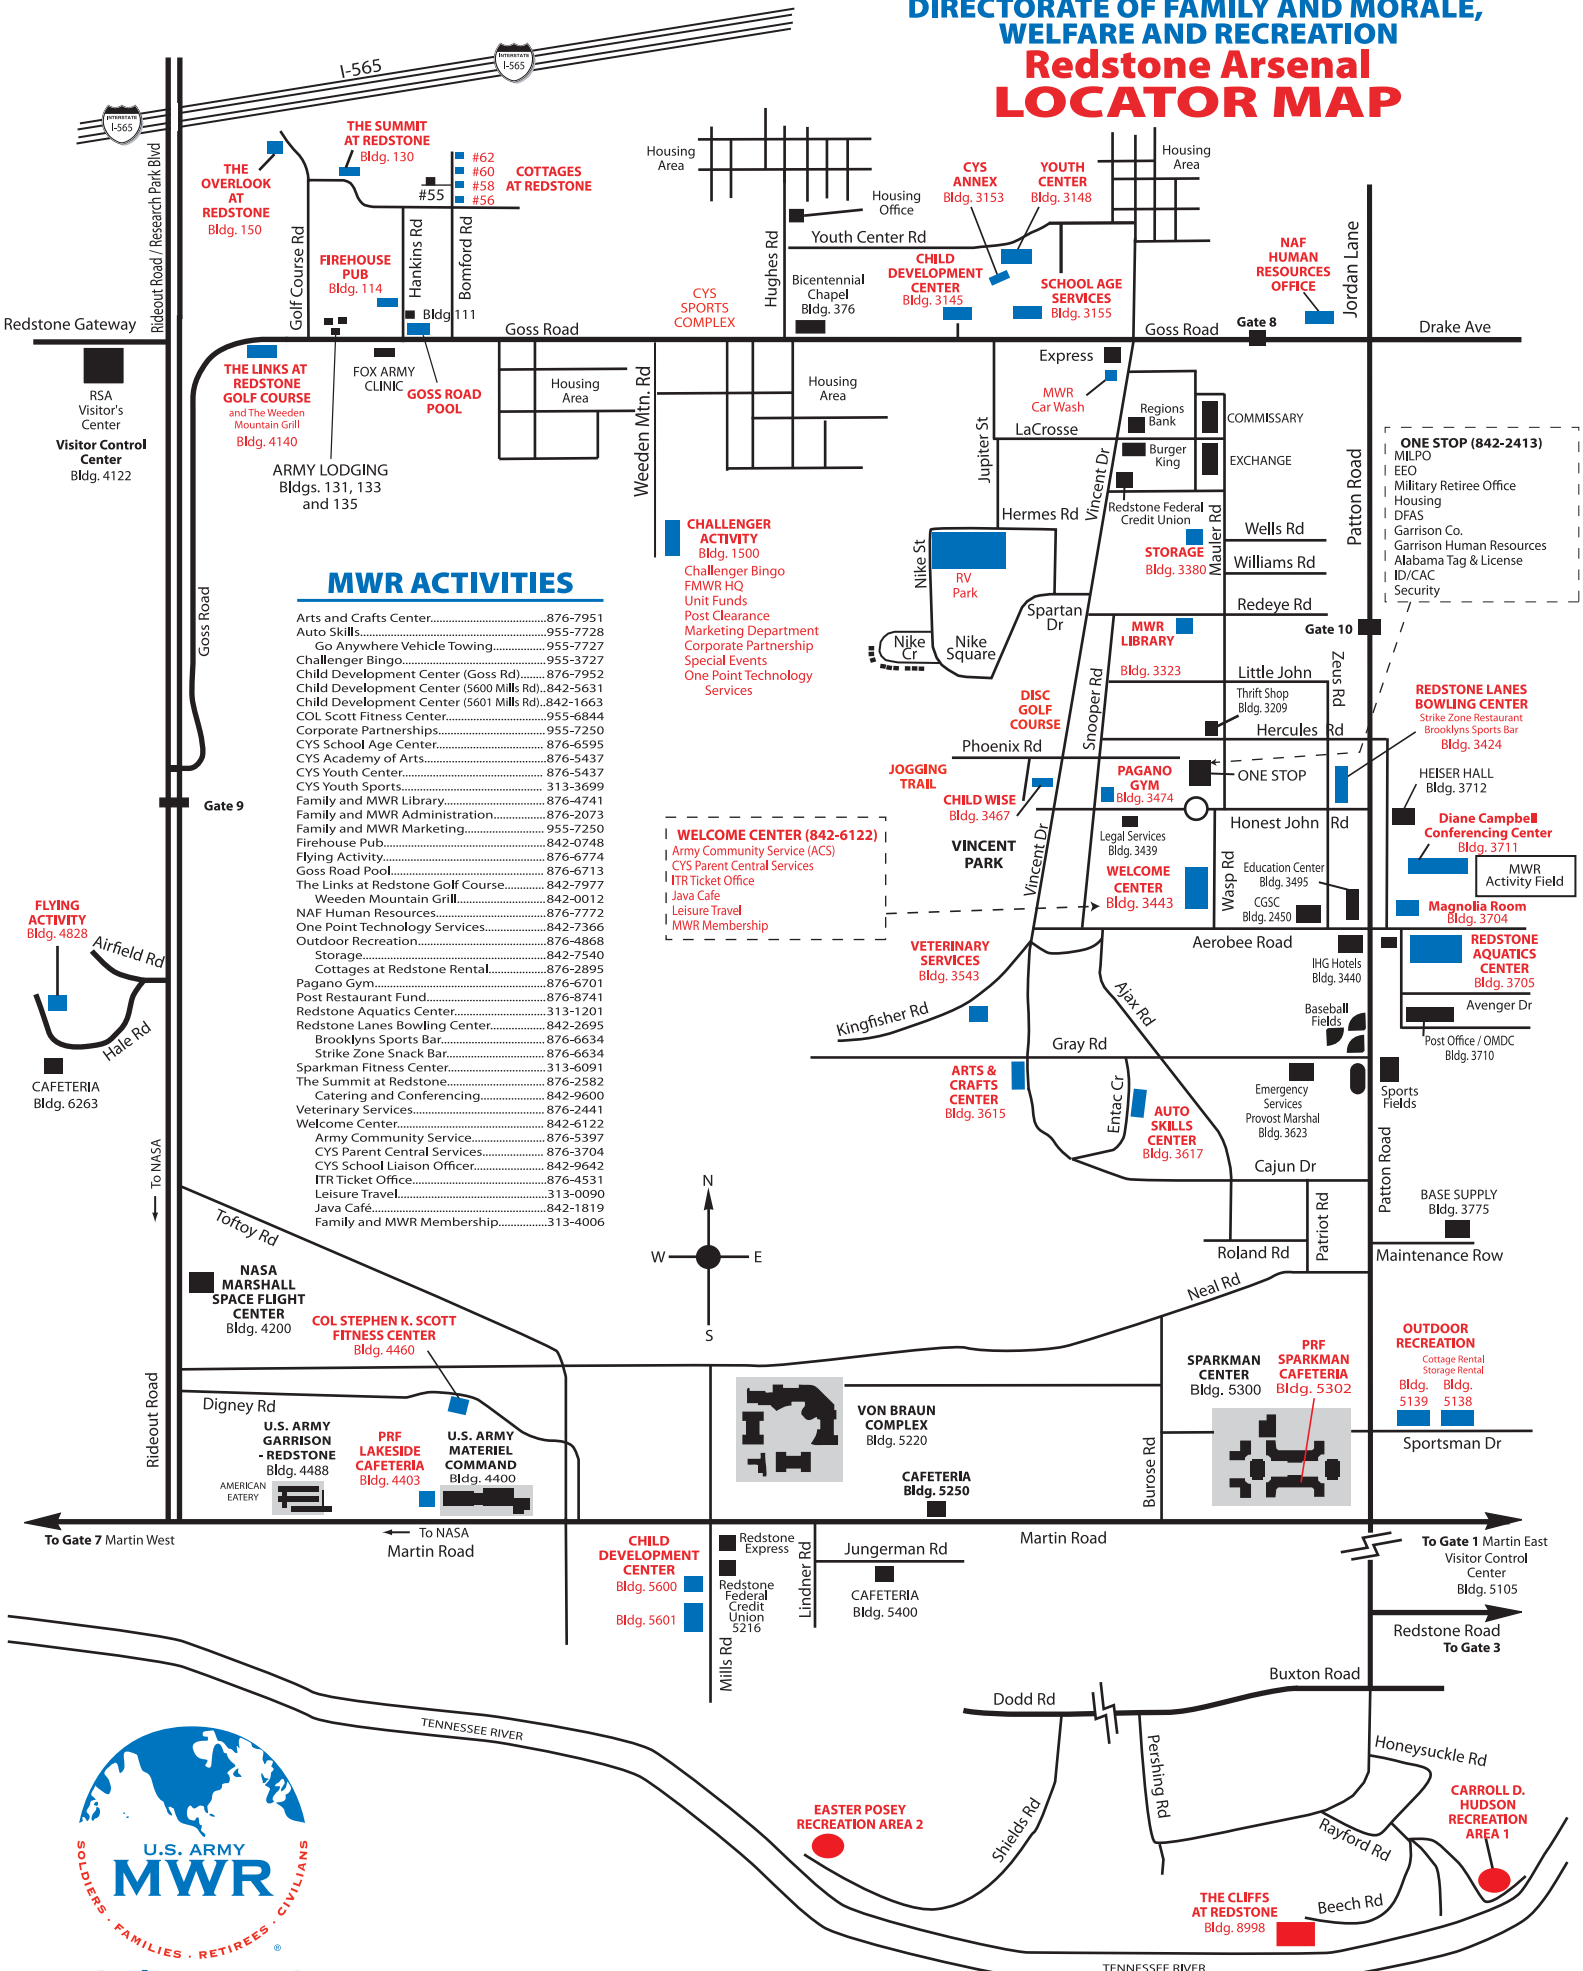

# Redstone Arsenal LOCATOR MAP

## MWR ACTIVITIES

Arts and Crafts Center.....	876-7951
Auto Skills.....	955-7728
Go Anywhere Vehicle Towing.....	955-7727
Challenger Bingo.....	955-3727
Child Development Center (Goss Rd).....	876-7952
Child Development Center (5601 Mills Rd).....	842-5631
COL Scott Fitness Center.....	955-6844
Corporate Partnerships.....	955-7250
CYS School Age Center.....	876-6595
CYS Academy of Arts.....	876-5437
CYS Youth Center.....	876-5437
CYS Youth Sports.....	313-3699
Family and MWR Library.....	876-4741
Family and MWR Administration.....	876-2073
Family and MWR Marketing.....	955-7250
Firehouse Pub.....	842-0748
Flying Activity.....	876-6774
Goss Road Pool.....	876-6713
The Links at Redstone Golf Course.....	842-7977
Weeden Mountain Grill.....	842-0012
NAF Human Resources.....	876-7772
One Point Technology Services.....	842-7366
Outdoor Recreation.....	876-4868
Storage.....	842-7540
Cottages at Redstone Rental.....	876-2895
Pagano Gym.....	876-6701
Post Restaurant Fund.....	876-8741
Redstone Aquatics Center.....	313-1201
Redstone Lanes Bowling Center.....	842-2695
Brooklyns Sports Bar.....	876-6634
Strike Zone Snack Bar.....	876-6634
Sparkman Fitness Center.....	313-6091
The Summit at Redstone.....	876-2582
Catering and Conferencing.....	842-9600
Veterinary Services.....	876-2441
Welcome Center.....	842-6122
Army Community Service.....	876-5397
CYS Parent Central Services.....	876-3704
CYS School Liaison Officer.....	842-9642
ITR Ticket Office.....	876-4531
Leisure Travel.....	313-0090
Java Café.....	842-1819
Family and MWR Membership.....	313-4006

**WELCOME CENTER (842-6122)**  
 Army Community Service (ACS)  
 CYS Parent Central Services  
 ITR Ticket Office  
 Java Café  
 Leisure Travel  
 MWR Membership