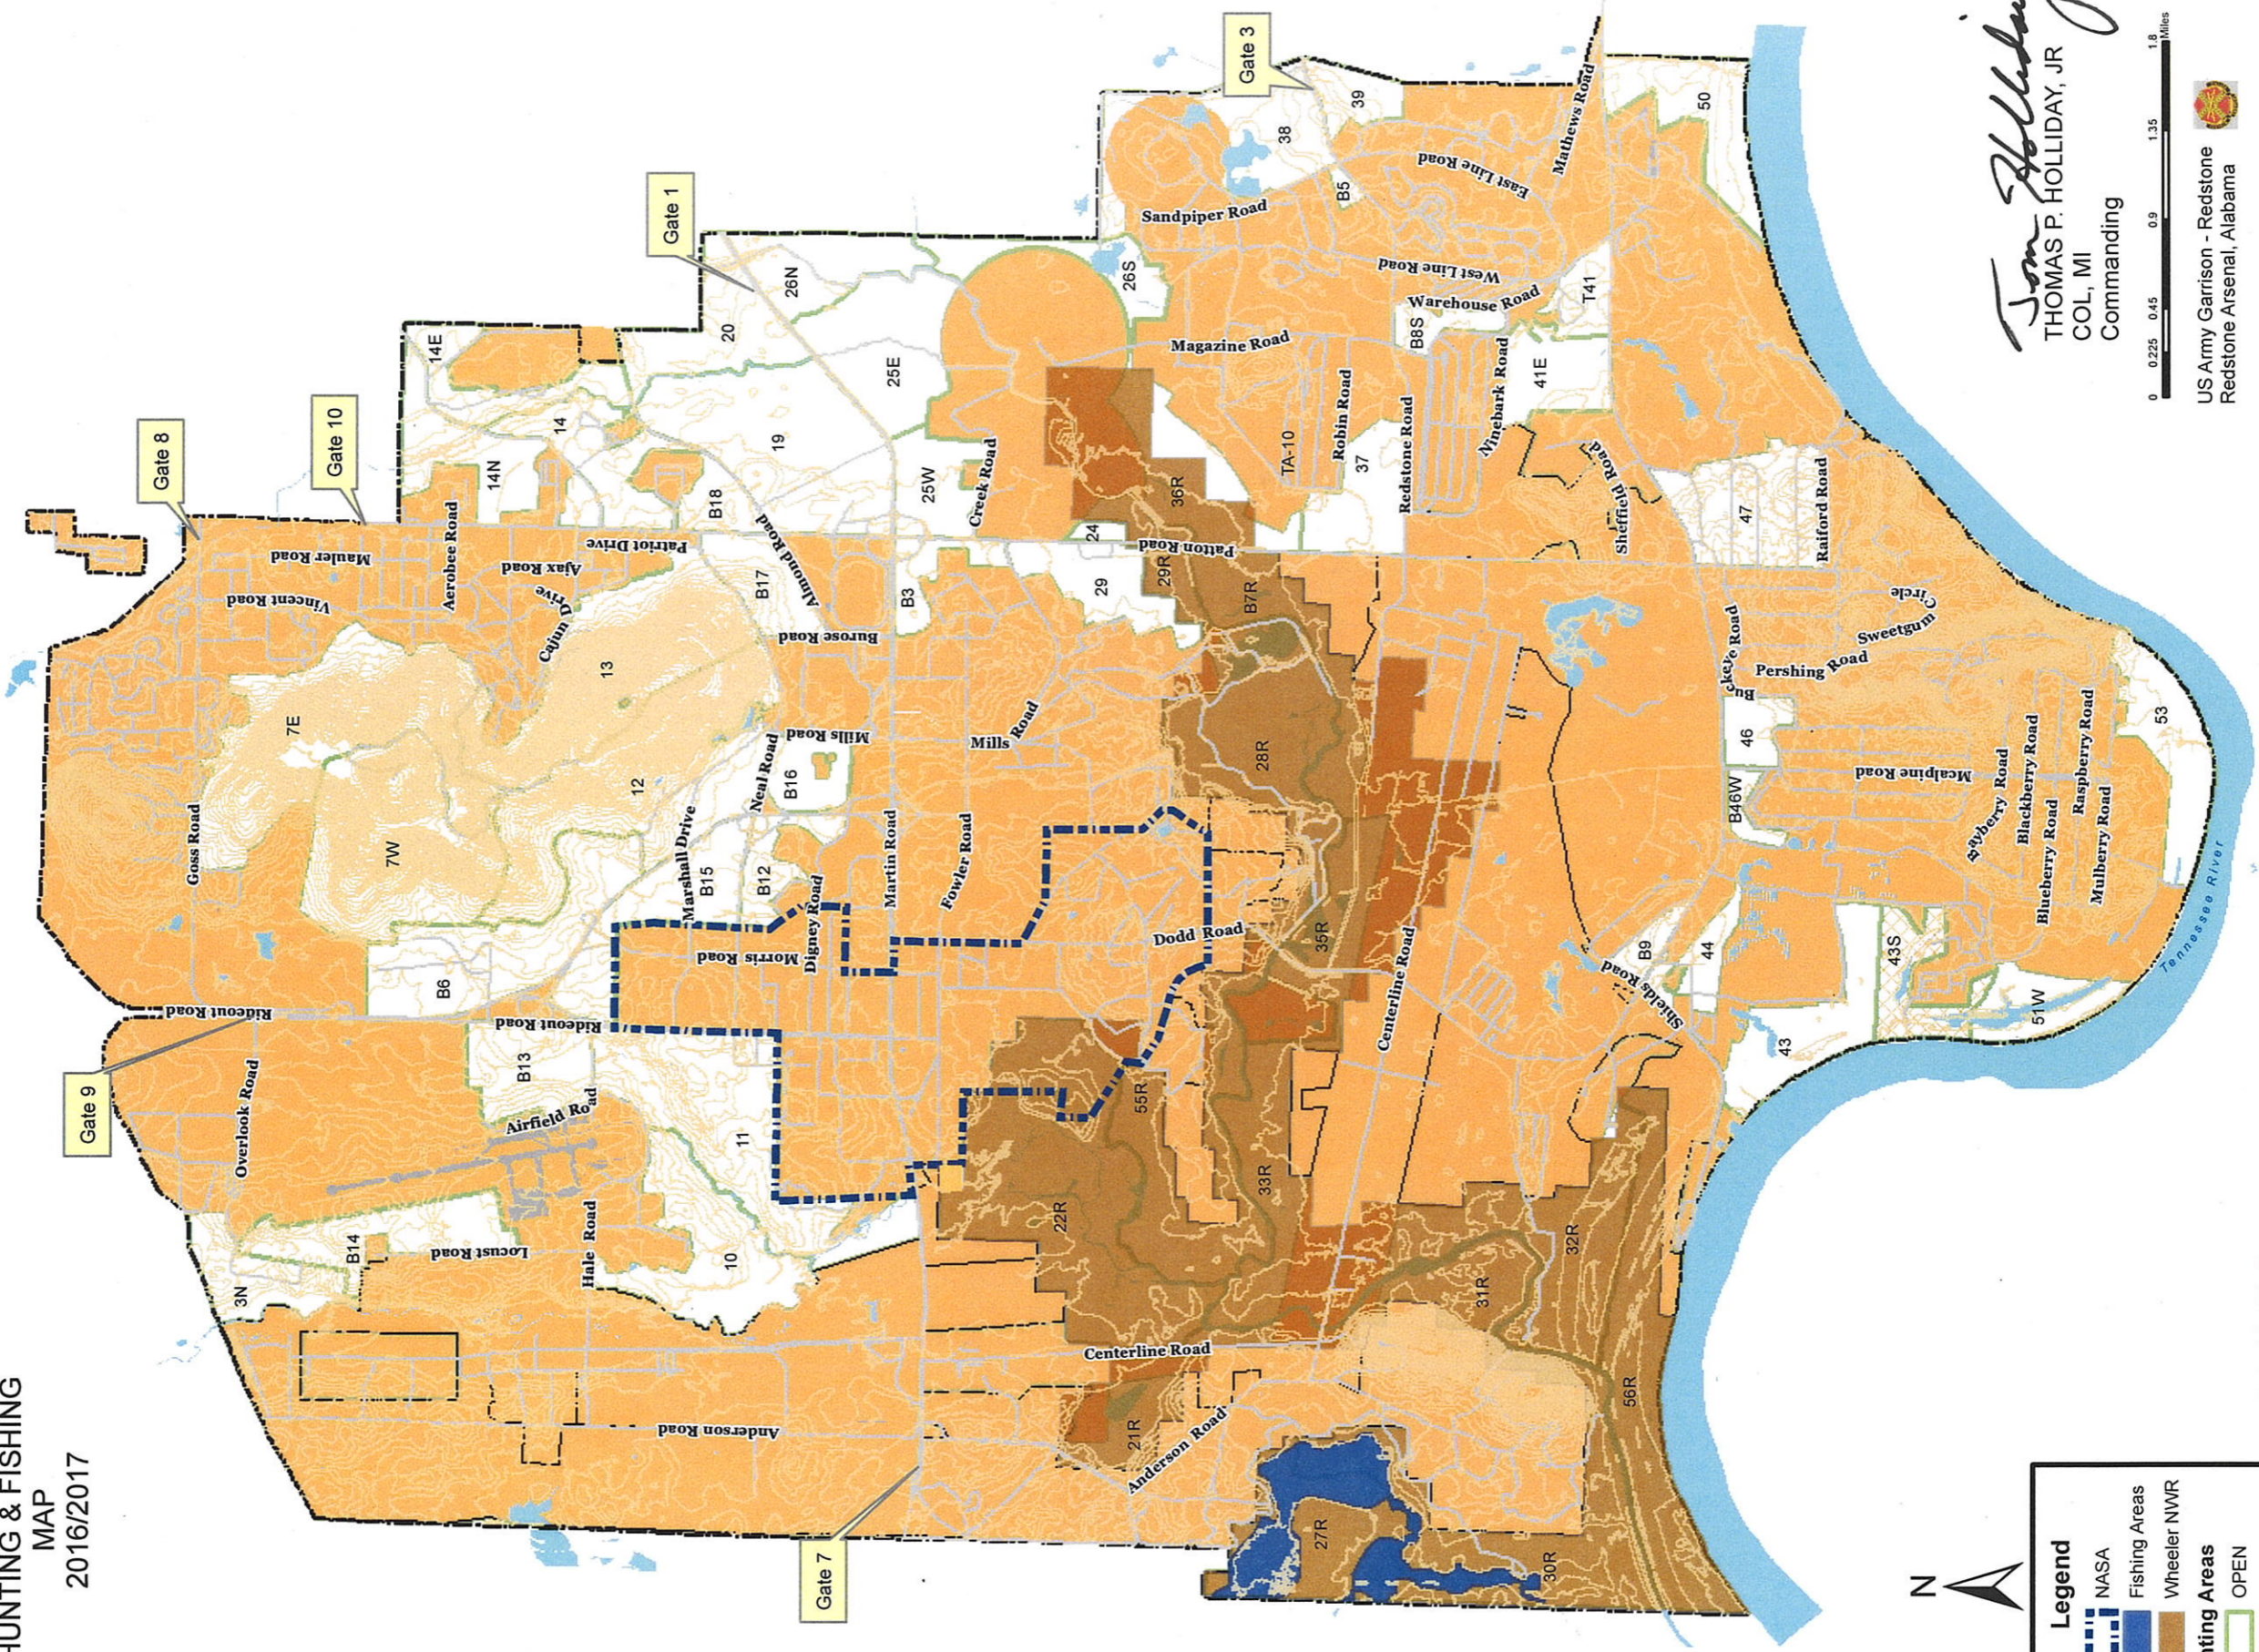

REDSTONE ARSENAL
HUNTING & FISHING
MAP
2016/2017

Legend

- NASA
- Fishing Areas
- Wheeler NWR
- Hunting Areas
- OPEN
- RESTRICTED
- Special Hunt

Tom Holliday
THOMAS P. HOLLIDAY, JR
COL, MI
Commanding

US Army Garrison - Redstone
Redstone Arsenal, Alabama

Hunting is Prohibited in
Wheeler National Wildlife Refuge
Except on Special Hunts as
Authorized by Game Officials

REGULATED INSTALLATION WIDE GROUNDWATER LAND USE CONTROLS EXIST.
SIGNS ARE PLACED NEAR SEEPS AND SPRINGS WARNING: CONTAMINATED
GROUNDWATER SPRING LOCATED NEARBY. WATER NOT SUITABLE FOR DRINKING