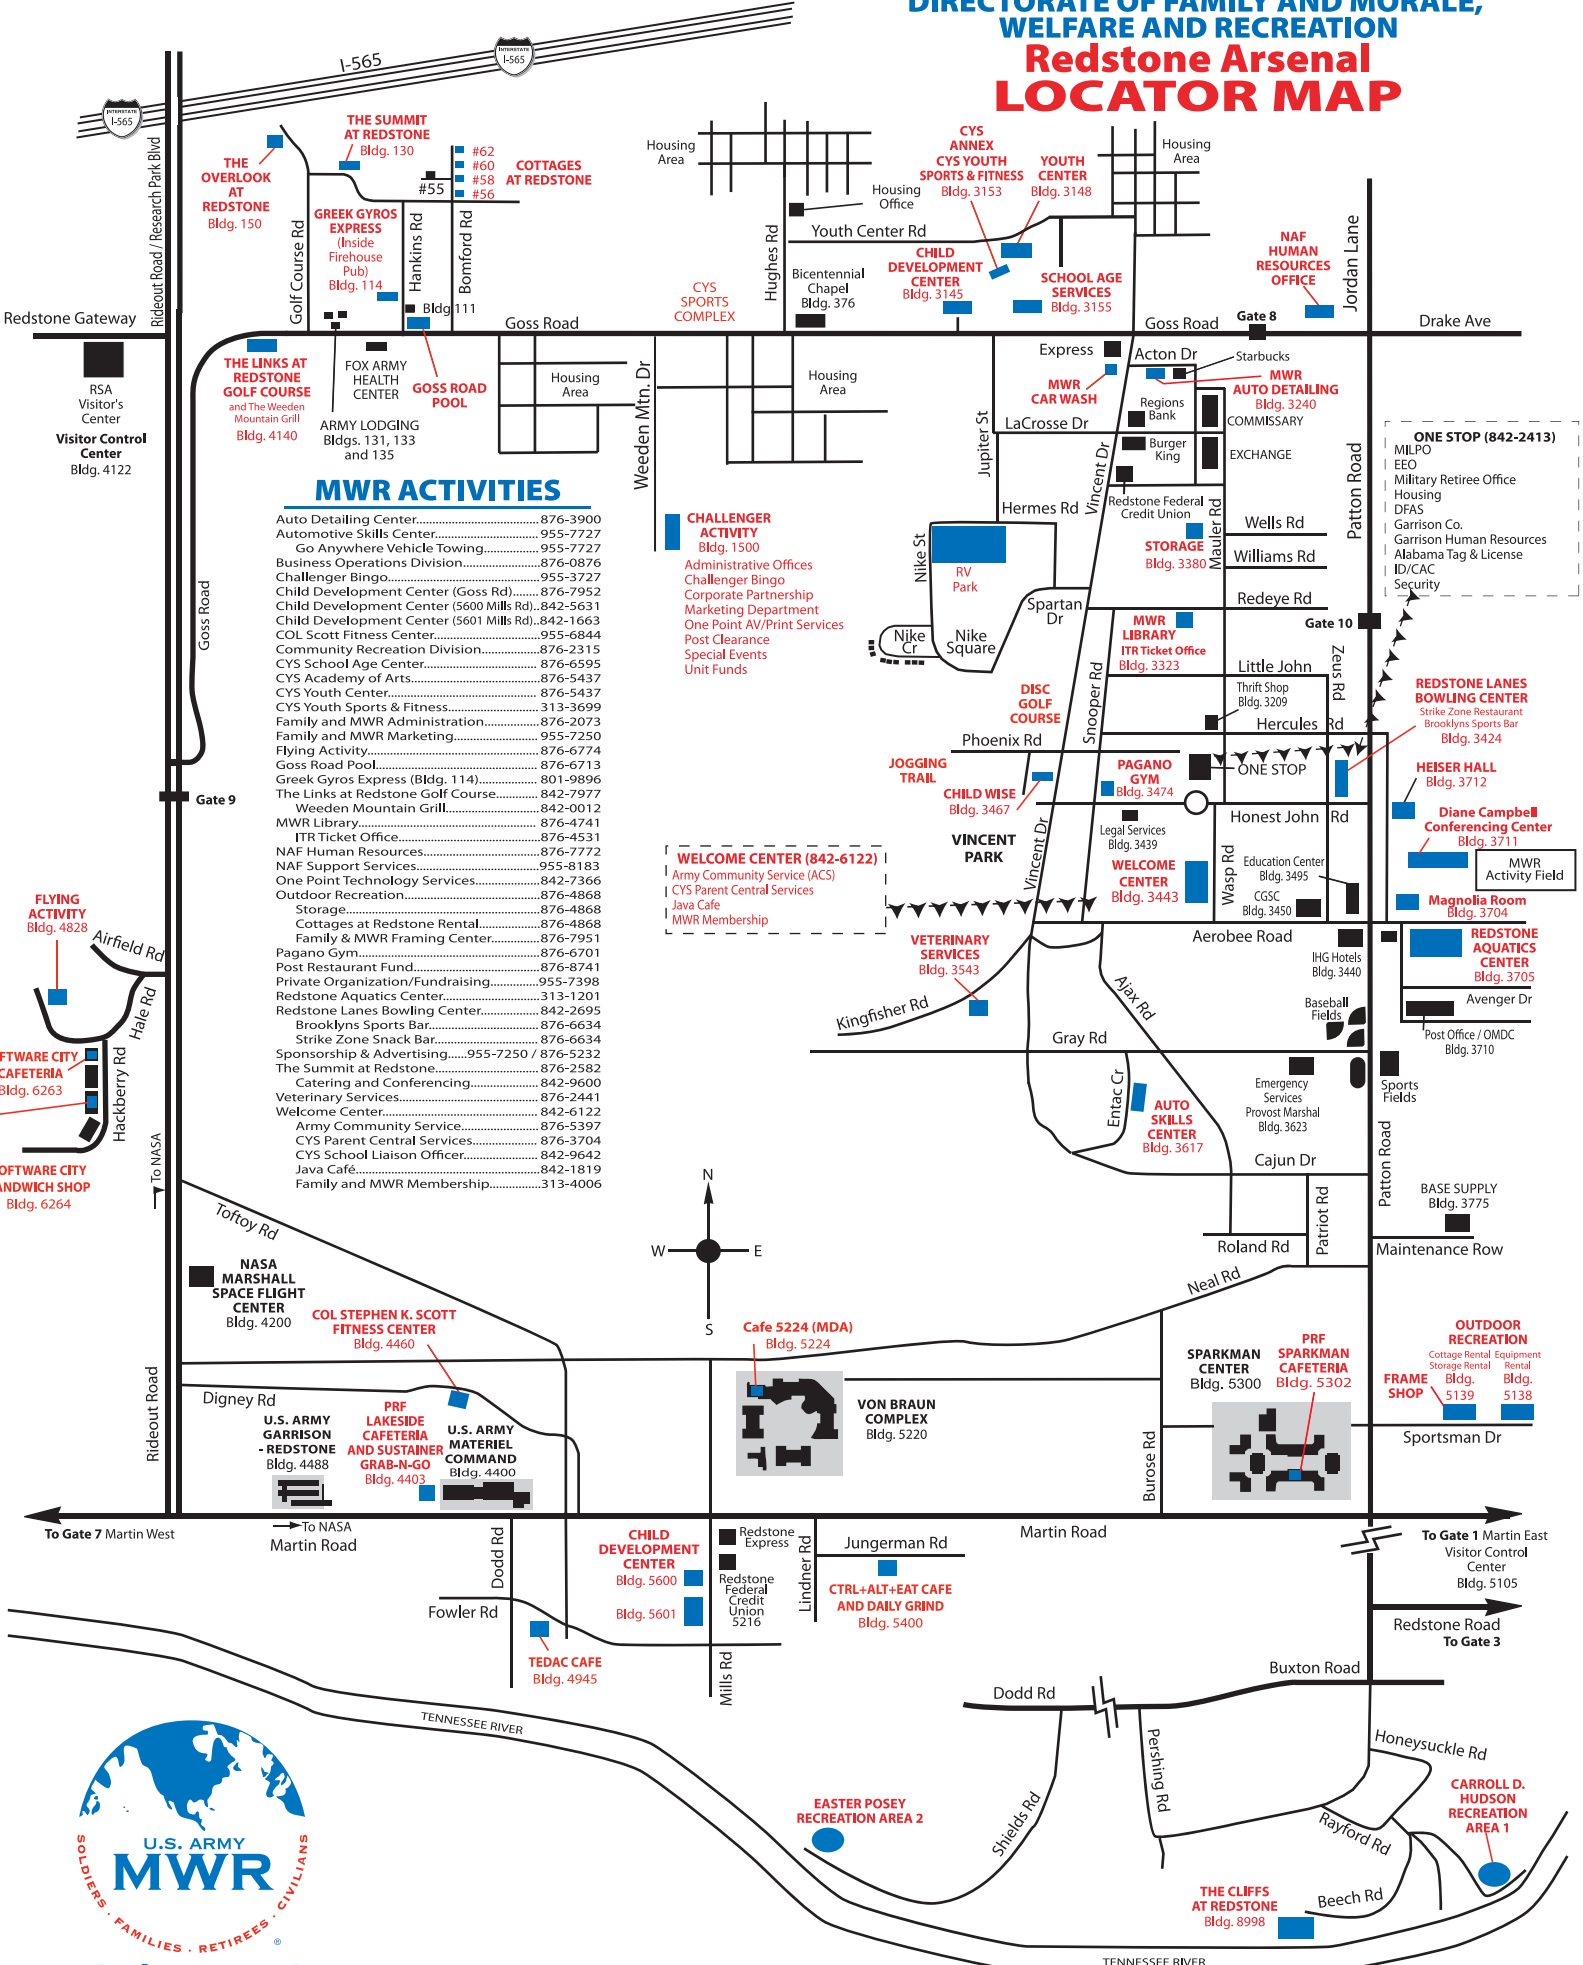

Redstone Arsenal LOCATOR MAP

MWR ACTIVITIES

Auto Detailing Center.....	876-3900
Automotive Skills Center.....	955-7727
Go Anywhere Vehicle Towing.....	955-7727
Business Operations Division.....	876-0876
Challenger Bingo.....	955-3727
Child Development Center (Goss Rd).....	876-7952
Child Development Center (5600 Mills Rd).....	842-5631
Child Development Center (5601 Mills Rd).....	842-1663
COL Scott Fitness Center.....	955-6844
Community Recreation Division.....	876-2315
CYS School Age Center.....	876-6595
CYS Academy of Arts.....	876-5437
CYS Youth Center.....	876-5437
CYS Youth Sports & Fitness.....	313-3699
Family and MWR Administration.....	876-2073
Family and MWR Marketing.....	955-7250
Flying Activity.....	876-6774
Goss Road Pool.....	876-6713
Greek Gyros Express (Bldg. 114).....	801-9896
The Links at Redstone Golf Course.....	842-7977
Wooden Mountain Grill.....	842-0012
MWR Library.....	876-4741
ITR Ticket Office.....	876-4531
NAF Human Resources.....	955-8183
NAF Support Services.....	842-7366
One Point Technology Services.....	876-4868
Outdoor Recreation.....	876-4868
Storage.....	876-4868
Cottages at Redstone Rental.....	876-7951
Family & MWR Framing Center.....	876-6701
Pagano Gym.....	876-6701
Post Restaurant Fund.....	876-8741
Private Organization/Fundraising.....	955-7398
Redstone Aquatics Center.....	313-1201
Redstone Lanes Bowling Center.....	842-2695
Brooklyns Sports Bar.....	876-6634
Strike Zone Snack Bar.....	876-6634
Sponsorship & Advertising.....	955-7250 / 876-5232
The Summit at Redstone.....	876-2582
Catering and Conferencing.....	842-9600
Veterinary Services.....	876-2441
Welcome Center.....	842-6122
Army Community Service.....	876-5397
CYS Parent Central Services.....	876-3704
CYS School Liaison Officer.....	842-9642
Java Cafe.....	842-1819
Family and MWR Membership.....	313-4006