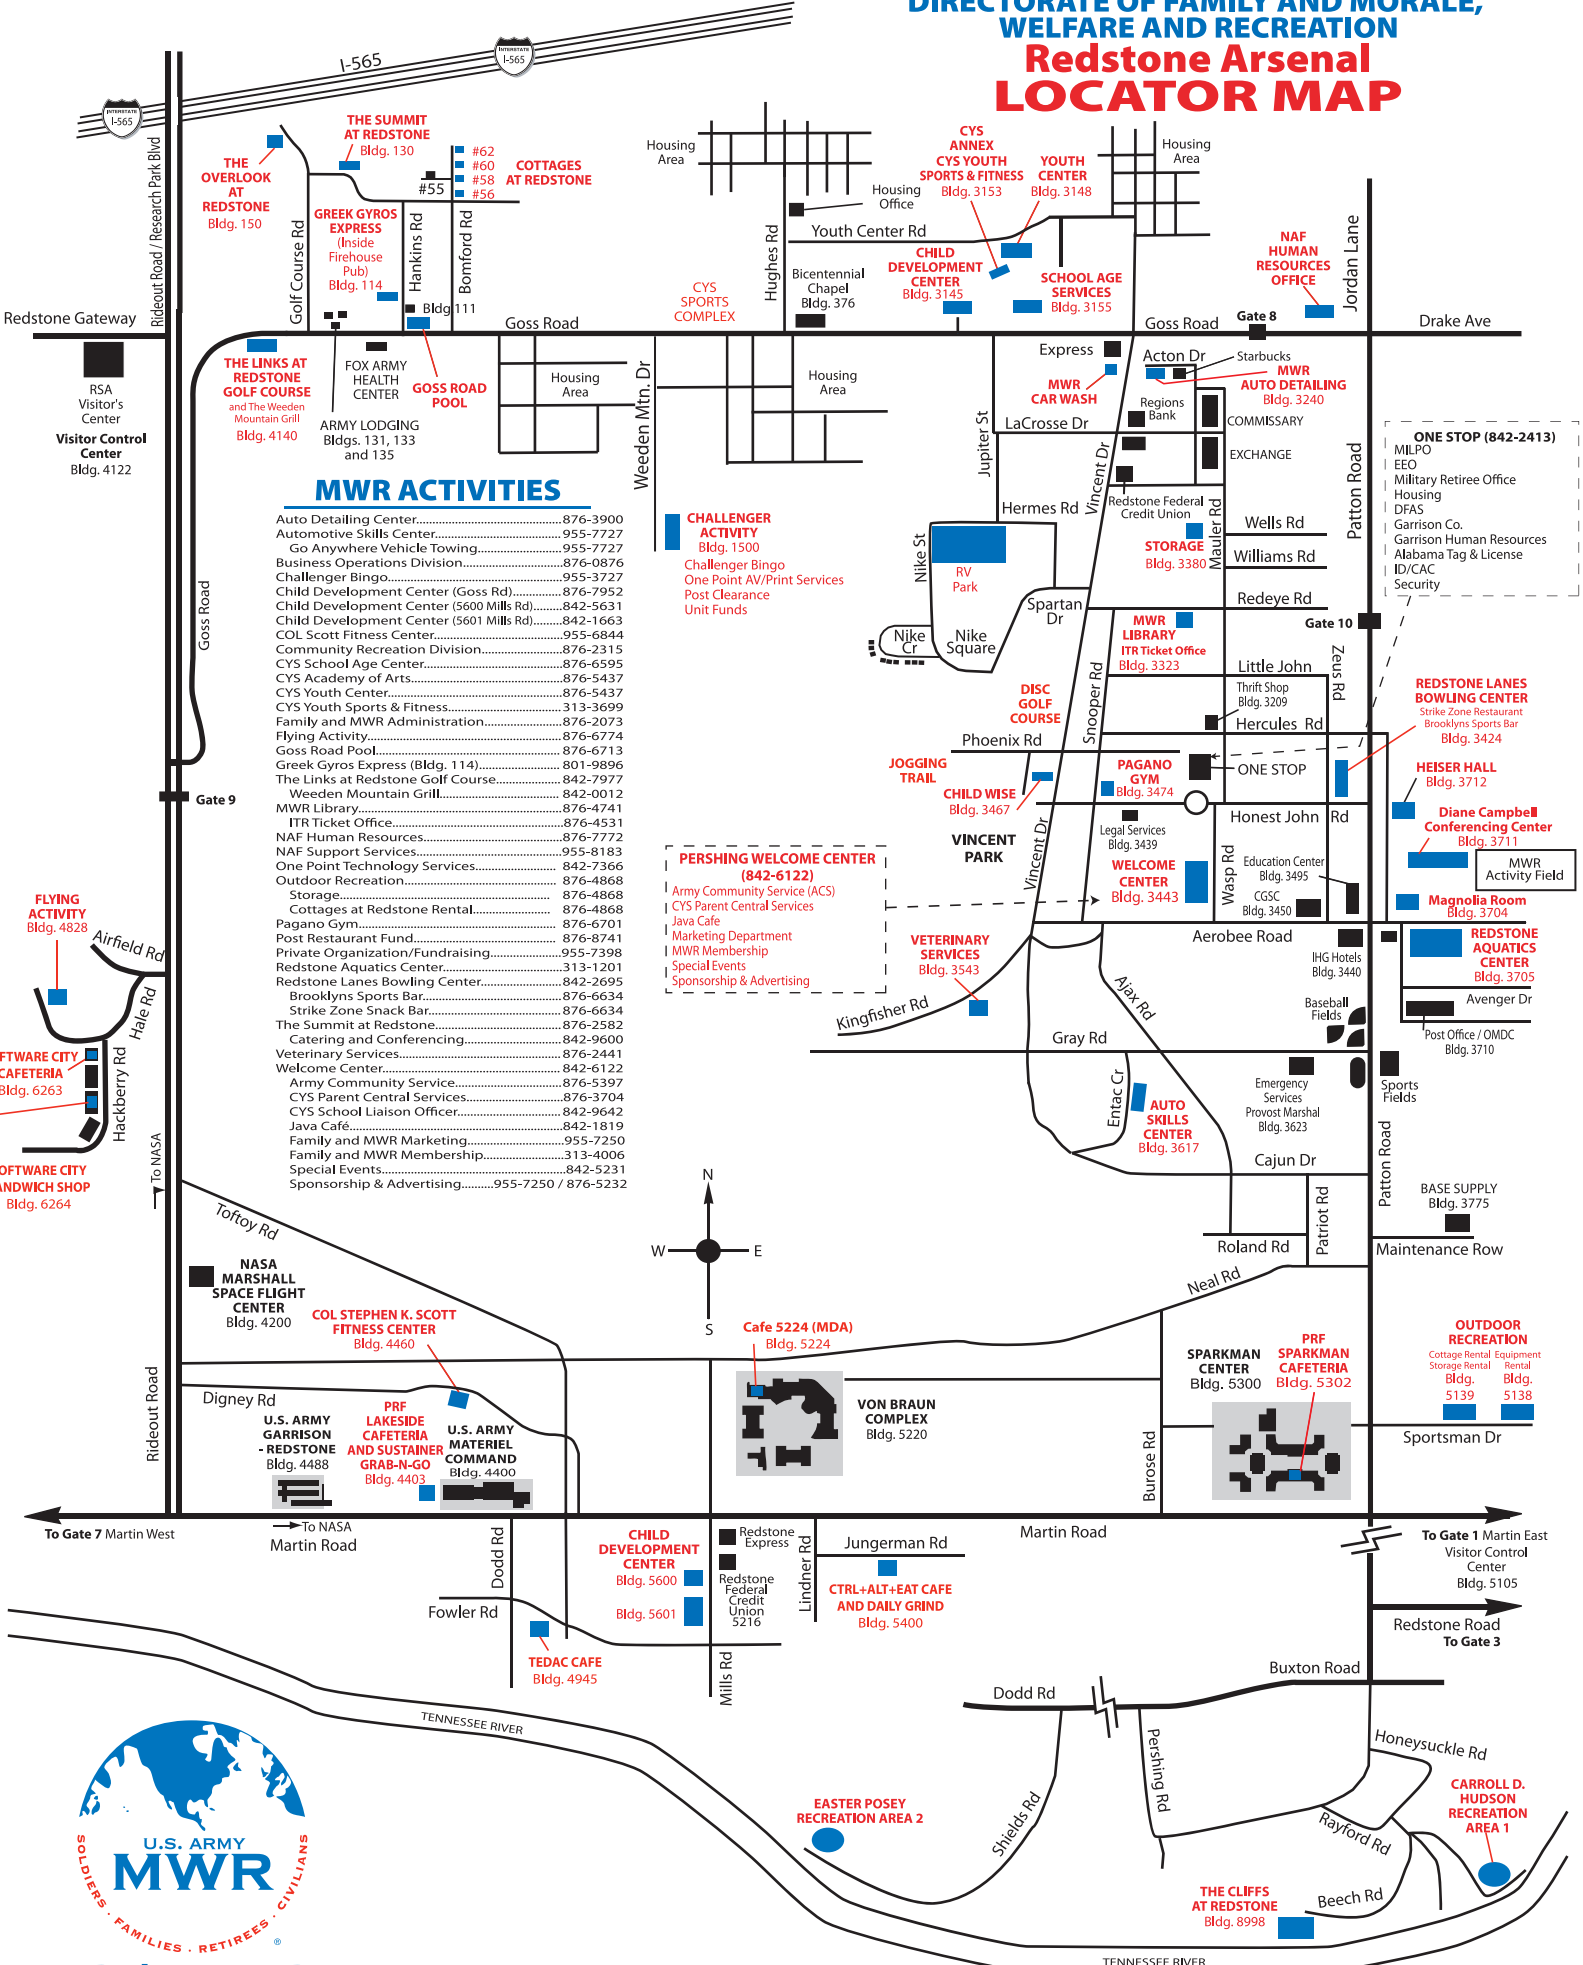

**DIRECTORATE OF FAMILY AND MORALE,
WELFARE AND RECREATION**

**Redstone Arsenal
LOCATOR MAP**

MWR ACTIVITIES

Auto Detailing Center.....	876-3900
Automotive Skills Center.....	955-7727
Go Anywhere Vehicle Towing.....	955-7727
Business Operations Division.....	876-0876
Challenger Bingo.....	955-3727
Child Development Center (Goss Rd).....	876-7952
Child Development Center (5600 Mills Rd).....	842-5631
Child Development Center (5601 Mills Rd).....	842-1663
COL Scott Fitness Center.....	955-6844
Community Recreation Division.....	876-2315
CYS School Age Center.....	876-6595
CYS Academy of Arts.....	876-5437
CYS Youth Center.....	876-5437
CYS Youth Sports & Fitness.....	313-3699
Family and MWR Administration.....	876-2073
Flying Activity.....	876-6774
Goss Road Pool.....	876-6713
Greek Gyros Express (Bldg. 114).....	801-9896
The Links at Redstone Golf Course.....	842-7977
Weeden Mountain Grill.....	842-0012
MWR Library.....	876-4741
ITR Ticket Office.....	876-4531
NAF Human Resources.....	876-7772
NAF Support Services.....	955-8183
One Point Technology Services.....	842-7366
Outdoor Recreation.....	876-4868
Storage.....	876-4868
Cottages at Redstone Rental.....	876-4868
Pagano Gym.....	876-6701
Post Restaurant Fund.....	876-8741
Private Organization/Fundraising.....	955-7398
Redstone Aquatics Center.....	313-1201
Redstone Lanes Bowling Center.....	842-2695
Brooklyns Sports Bar.....	876-6634
Strike Zone Snack Bar.....	876-6634
The Summit at Redstone.....	876-2582
Catering and Conferencing.....	842-9600
Veterinary Services.....	876-2441
Welcome Center.....	842-6122
Army Community Service.....	876-5397
CYS Parent Central Services.....	876-3704
CYS School Liaison Officer.....	842-9642
Java Cafe.....	842-1819
Family and MWR Marketing.....	955-7250
Family and MWR Membership.....	313-4006
Special Events.....	842-5231
Sponsorship & Advertising.....	955-7250 / 876-5232

PERSHING WELCOME CENTER (842-6122)

- Army Community Service (ACS)
- CYS Parent Central Services
- Java Cafe
- Marketing Department
- MWR Membership
- Special Events
- Sponsorship & Advertising